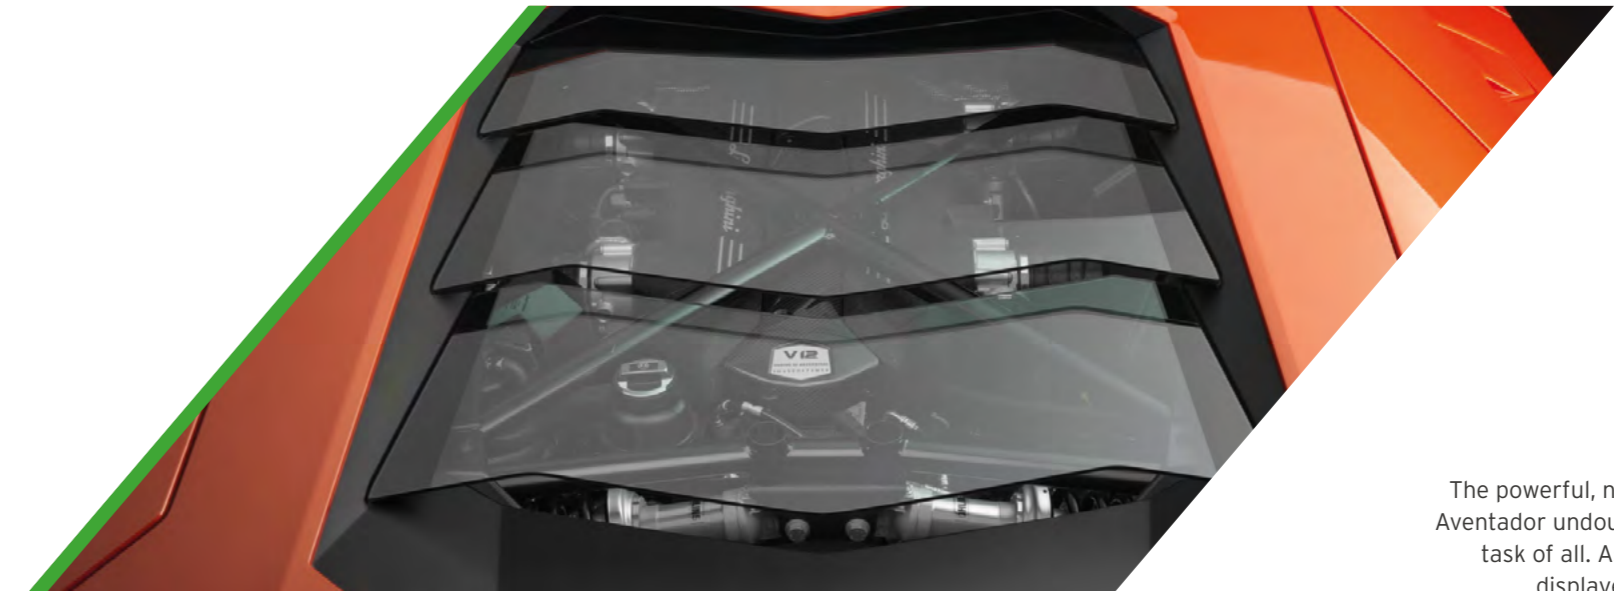

TRANSPARENT ENGINE BONNET

The powerful, naturally aspirated V12 engine in your Aventador undoubtedly performs the most important task of all. As such, it deserves to be prominently displayed with a transparent engine bonnet.