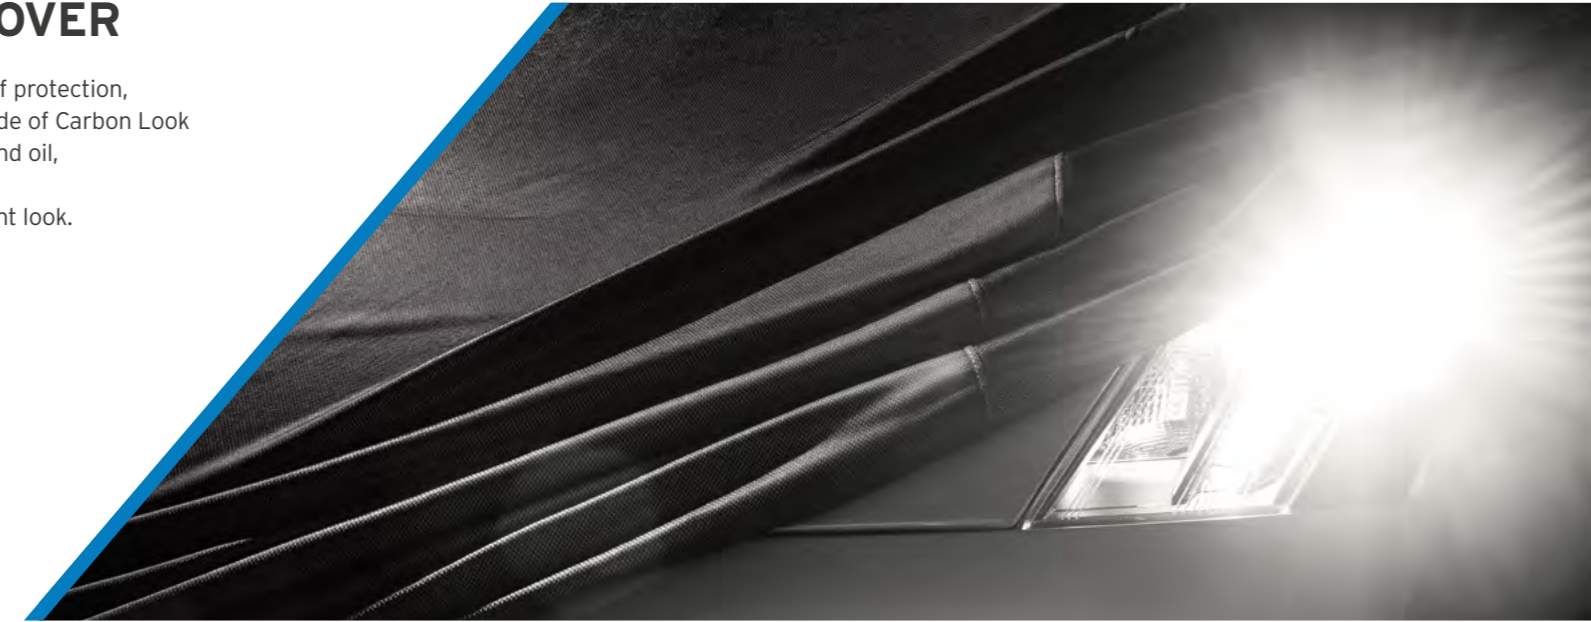

CARBON LOOK CAR COVER

For customers who want the ultimate in terms of protection, Accessori Originali offers an exclusive cover made of Carbon Look fabric that stretches, "breathes", repels water and oil, blocks UV rays, and is fire-resistant. All this plus a surface finish with a sporty, elegant look.