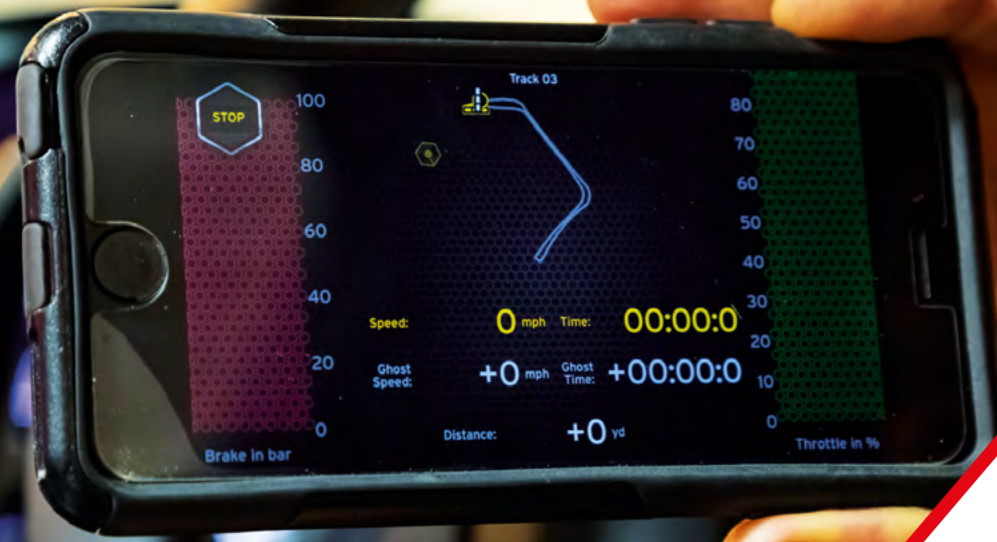

## TRACK AND PLAY

The exclusive Accessori Originali Track and Play provides you with your very own telemetry tracking and video recording center.

The powerful, lightweight control unit can be easily installed in your car, and you can download the App from the App Store.

Create or choose your track, then measure your all-around performance by analyzing every aspect of your driving prowess. Acceleration, speed, gear engaged, G-force, steering angle, tire pressure and RPM are just some of the data that Track and Play can read, record and analyze for you.

And thanks to the Data Syncing function, you can show the whole world your skill at the wheel of your Lamborghini.

The ultimate telemetric experience:

- Easy to install
- 56 preloaded circuits, plus Track Creator function
- Aventador customized dashboard
- HD video recording and automatic synchronization of telemetry data
- Comparative "Ghost" functionality
- Complete performance analysis